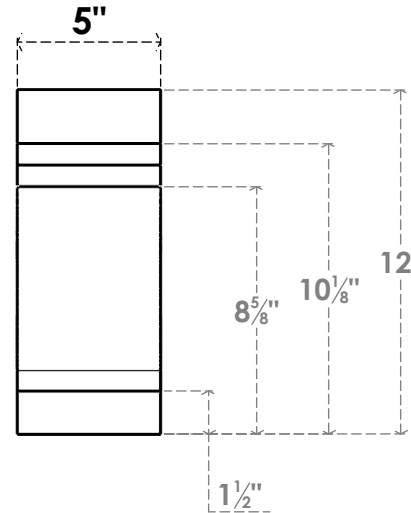

# ITEM NUMBER: BRCPO050X08000X1200PEC

5"W X 8"D X 12"H PESCADERO ARCHITECTURAL GRADE PVC OPEN BRACE

**SIDE PROFILE**

**FRONT PROFILE**

**ISOMETRIC**

**EKENA MILLWORK**  
 2300 WEST MAIN ST.  
 CLARKSVILLE, TX 75426  
 TOLL FREE: 866-607-0453  
 WWW.EKENAMILLWORK.COM

**NOTES**

1. INSTALLATION TO BE COMPLETED IN ACCORDANCE WITH MANUFACTURER'S SPECIFICATIONS.
2. DRAWING MAY NOT BE TO SCALE
3. THIS DRAWING IS INTENDED FOR DESIGN AND PLANNING PURPOSES ONLY.
4. ALL INFORMATION CONTAINED HEREIN WAS CURRENT AT THE TIME OF DEVELOPMENT BUT MUST BE REVIEWED AND APPROVED BY THE PRODUCT MANUFACTURER TO BE CONSIDERED ACCURATE.
5. ARCHITECTURAL GRADE PVC PRODUCTS ARE MADE FROM EXPANDED CELLULAR PVC AND COME NATURALLY WHITE BUT MAY BE PAINTED