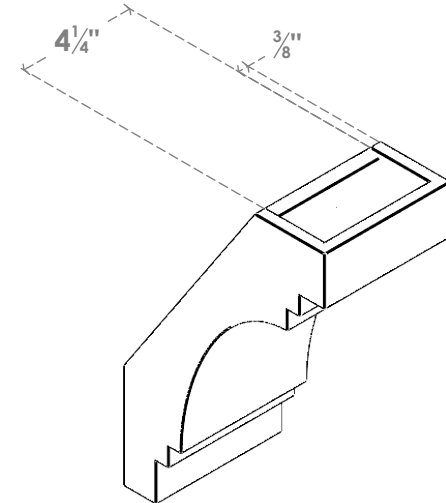

# ITEM NUMBER: BRCPO050X08000X1200PEC

5"W X 8"D X 12"H PESCADERO ARCHITECTURAL GRADE PVC OPEN BRACE

**SIDE PROFILE**

**FRONT PROFILE**

**ISOMETRIC**

**EKENA MILLWORK**  
 2300 WEST MAIN ST.  
 CLARKSVILLE, TX 75426  
 TOLL FREE: 866-607-0453  
 WWW.EKENAMILLWORK.COM

**NOTES**

1. INSTALLATION TO BE COMPLETED IN ACCORDANCE WITH MANUFACTURER'S SPECIFICATIONS.
2. DRAWING MAY NOT BE TO SCALE
3. THIS DRAWING IS INTENDED FOR DESIGN AND PLANNING PURPOSES ONLY.
4. ALL INFORMATION CONTAINED HEREIN WAS CURRENT AT THE TIME OF DEVELOPMENT BUT MUST BE REVIEWED AND APPROVED BY THE PRODUCT MANUFACTURER TO BE CONSIDERED ACCURATE.
5. ARCHITECTURAL GRADE PVC PRODUCTS ARE MADE FROM EXPANDED CELLULAR PVC AND COME NATURALLY WHITE BUT MAY BE PAINTED