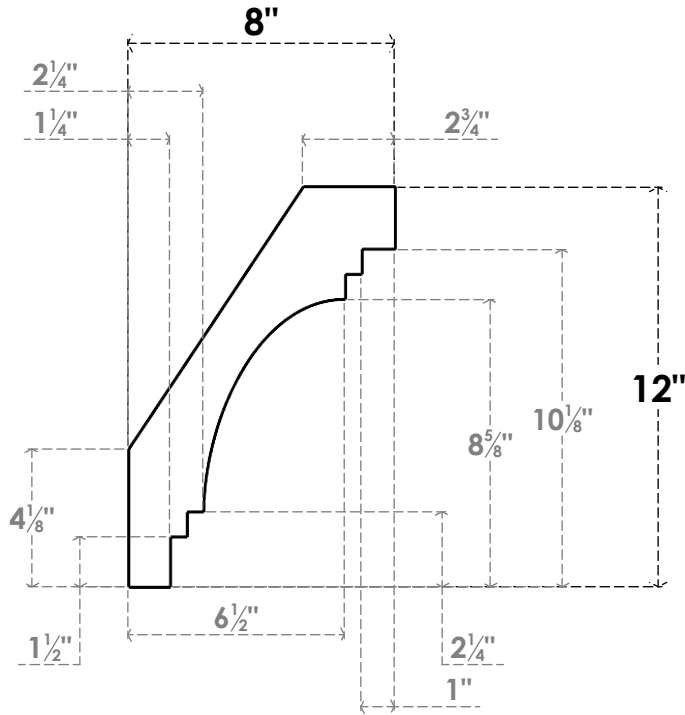

# ITEM NUMBER: BRCPO050X08000X1200PEC

5"W X 8"D X 12"H PESCADERO ARCHITECTURAL GRADE PVC OPEN BRACE

**SIDE PROFILE**

**FRONT PROFILE**

**ISOMETRIC**

**EKENA MILLWORK**  
 2300 WEST MAIN ST.  
 CLARKSVILLE, TX 75426  
 TOLL FREE: 866-607-0453  
 WWW.EKENAMILLWORK.COM

**NOTES**

1. INSTALLATION TO BE COMPLETED IN ACCORDANCE WITH MANUFACTURER'S SPECIFICATIONS.
2. DRAWING MAY NOT BE TO SCALE
3. THIS DRAWING IS INTENDED FOR DESIGN AND PLANNING PURPOSES ONLY.
4. ALL INFORMATION CONTAINED HEREIN WAS CURRENT AT THE TIME OF DEVELOPMENT BUT MUST BE REVIEWED AND APPROVED BY THE PRODUCT MANUFACTURER TO BE CONSIDERED ACCURATE.
5. ARCHITECTURAL GRADE PVC PRODUCTS ARE MADE FROM EXPANDED CELLULAR PVC AND COME NATURALLY WHITE BUT MAY BE PAINTED